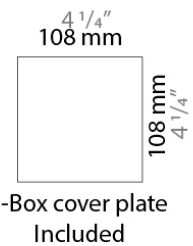

D93018

PROJECT	
TYPE	
NOTES	
QUANTITY	
DATE	

GENERAL

Series: Finestra
Brand: Milan
Division: Design
Mounting Type: Surface
Mounting Location: Wall
Subcategory: Wall Effect

PHYSICAL

Length (mm): 152
Length (in): 6
Height (mm): 152
Height (in): 6
Extension (mm): 51
Extension (in): 2
Weight (kg): 2.3
Weight (lbs): 5

ELECTRICAL

Number of Lamps: 1
Lamp Type: LED Retrofit / Halogen
Lamp Shape: T3
Bulb Included: Bulb Not Included
Total Output Wattage (W): 18 / 70
Max. Wattage Per Lamp (W): 18 / 70
Lamp Base: RSC
Input Voltage (V): 120

LED

OPTICAL

RATINGS AND CERTIFICATIONS

Certified By: CSA Certified to UL and CSA Standards
IP rating: IP20